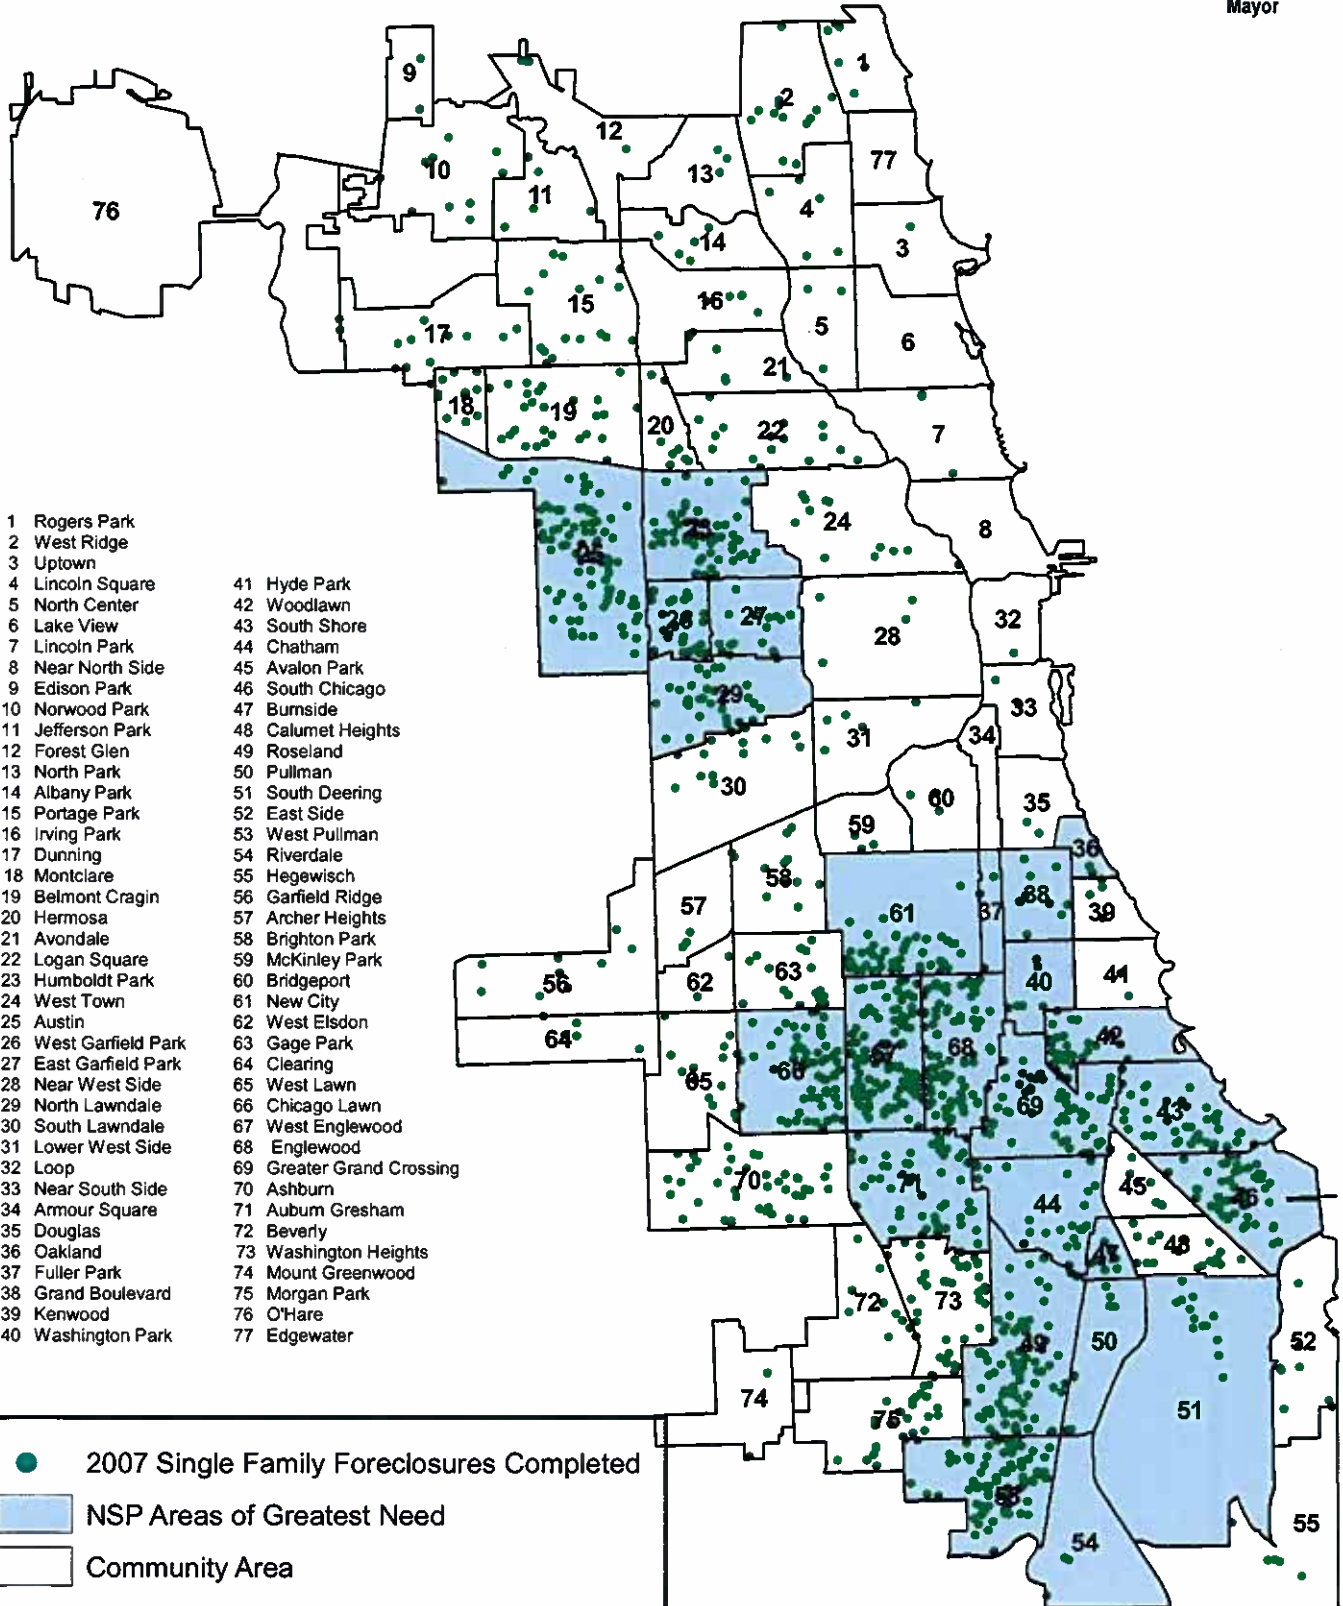

2007 Single Family Foreclosures Completed NSP Areas of Greatest Need

City of Chicago
Richard M. Daley
Mayor

Source: NTIC data

© Copyright 2008, City of Chicago

Neighborhood Stabilization Program Areas of Greatest Need

Auburn Gresham
Austin
Burnside
Chatham
Chicago Lawn
East Garfield Park
Englewood
Fuller Park
Grand Boulevard
Greater Grand Crossing
Humboldt Park
New City
North Lawndale
Oakland
Pullman
Riverdale
Roseland
South Chicago
South Deering
South Shore
Washington Park
West Englewood
West Garfield Park
West Pullman
Woodlawn